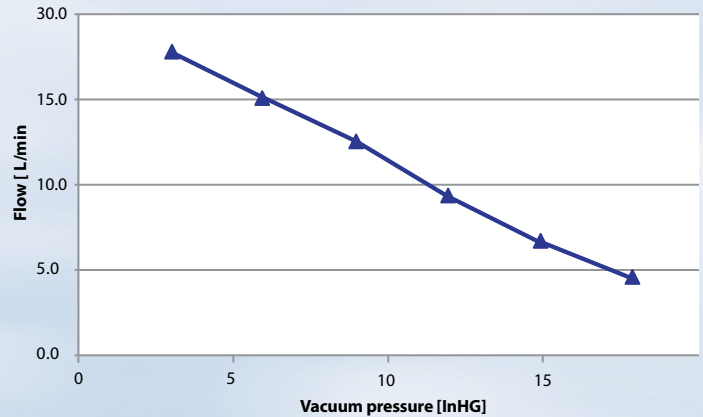

14L/min @ 20psi Pressure compressor

35L/min @ 20psi Pressure compressor

Flow vs. Pressure

With vacuum at 16", 3000 rpm, 24VDC

Flow vs. Vacuum

With pressure at 10psi, 3000 rpm, 24V DC

Data	14L/min	35L/min	Pressure & Vacuum
Head Configuration	Pressure	Pressure	Pressure/Vacuum
Normal Voltage Input	24V DC	24V DC	24V DC
Motor Type	12 Pole, 3-Phase, BLDC	10 Pole, 3-Phase, BLDC	10 Pole, 3-Phase, BLDC
Net Weight	2.2 Lbs (1.0Kg)	3.1 Lbs (1.4Kg)	3.1Lbs (1.6Kg)
RoHS Compliant	Yes	Yes	Yes