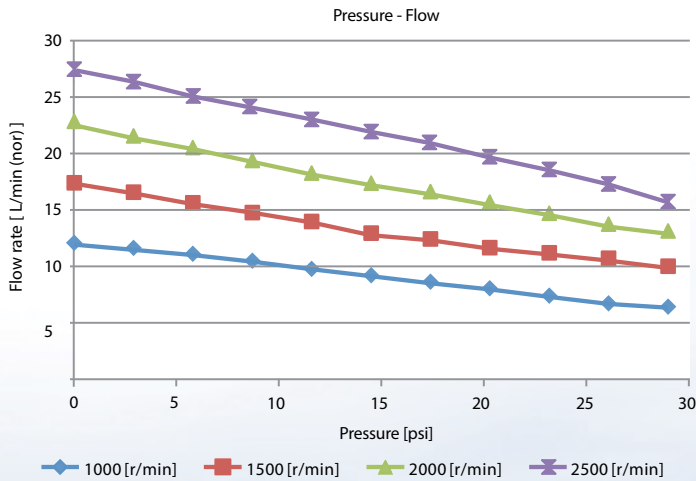

Shinano Kenshi Medical Compressors

- 4-Piston Counter Balanced Design - Oil-less operation
- Super low operating vibration and acoustic noise
- Patented inclusive cooling fan - No external cooling fan required
- Clean air stream, less maintenance
- Brushless DC motor - Variable output, long life, and low power consumption

14L/min @ 20psi Pressure compressor

35L/min @ 20psi Pressure compressor

Flow vs. Pressure

With vacuum at 16", 3000 rpm, 24VDC

Flow vs. Vacuum

With pressure at 10psi, 3000 rpm, 24V DC

Data	14L/min	35L/min	Pressure & Vacuum
Head Configuration	Pressure	Pressure	Pressure/Vacuum
Normal Voltage Input	24V DC	24V DC	24V DC
Motor Type	12 Pole, 3-Phase, BLDC	10 Pole, 3-Phase, BLDC	10 Pole, 3-Phase, BLDC
Net Weight	2.2 Lbs (1.0Kg)	3.1 Lbs (1.4Kg)	3.1Lbs (1.6Kg)
RoHS Compliant	Yes	Yes	Yes