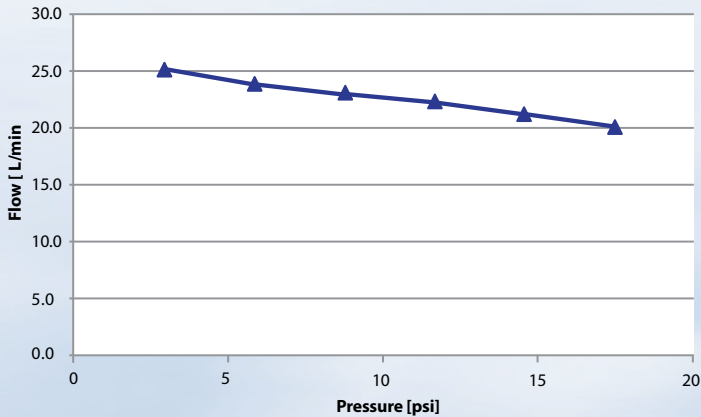

14L/min @ 20psi Pressure compressor

35L/min @ 20psi Pressure compressor

Flow vs. Pressure

With vacuum at 16", 3000 rpm, 24VDC

Flow vs. Vacuum

With pressure at 10psi, 3000 rpm, 24V DC

Data	14L/min	35L/min	Pressure & Vacuum
Head Configuration	Pressure	Pressure	Pressure/Vacuum
Normal Voltage Input	24V DC	24V DC	24V DC
Motor Type	12 Pole, 3-Phase, BLDC	10 Pole, 3-Phase, BLDC	10 Pole, 3-Phase, BLDC
Net Weight	2.2 Lbs (1.0Kg)	3.1 Lbs (1.4Kg)	3.1Lbs (1.6Kg)
RoHS Compliant	Yes	Yes	Yes