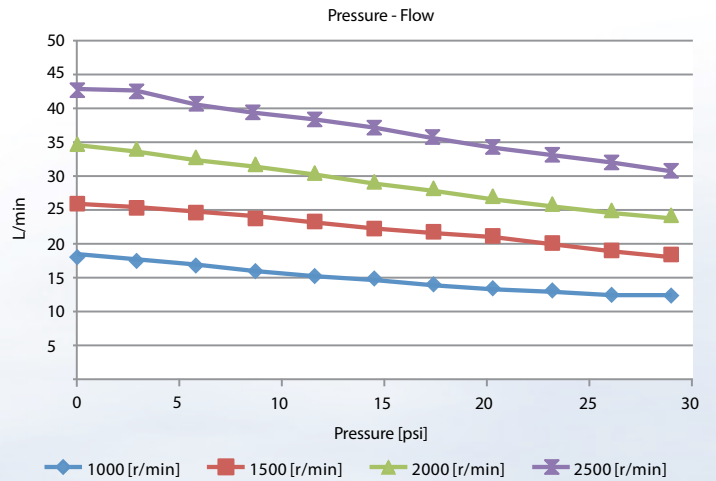

Shinano Kenshi Medical Compressors

- 4-Piston Counter Balanced Design - Oil-less operation
- Super low operating vibration and acoustic noise
- Patented inclusive cooling fan - No external cooling fan required
- Clean air stream, less maintenance
- Brushless DC motor - Variable output, long life, and low power consumption

14L/min @ 20psi Pressure compressor

35L/min @ 20psi Pressure compressor

Flow vs. Pressure

With vacuum at 16", 3000 rpm, 24VDC

Flow vs. Vacuum

With pressure at 10psi, 3000 rpm, 24V DC

Data	14L/min	35L/min	Pressure & Vacuum
Head Configuration	Pressure	Pressure	Pressure/Vacuum
Normal Voltage Input	24V DC	24V DC	24V DC
Motor Type	12 Pole, 3-Phase, BLDC	10 Pole, 3-Phase, BLDC	10 Pole, 3-Phase, BLDC
Net Weight	2.2 Lbs (1.0Kg)	3.1 Lbs (1.4Kg)	3.1Lbs (1.6Kg)
RoHS Compliant	Yes	Yes	Yes